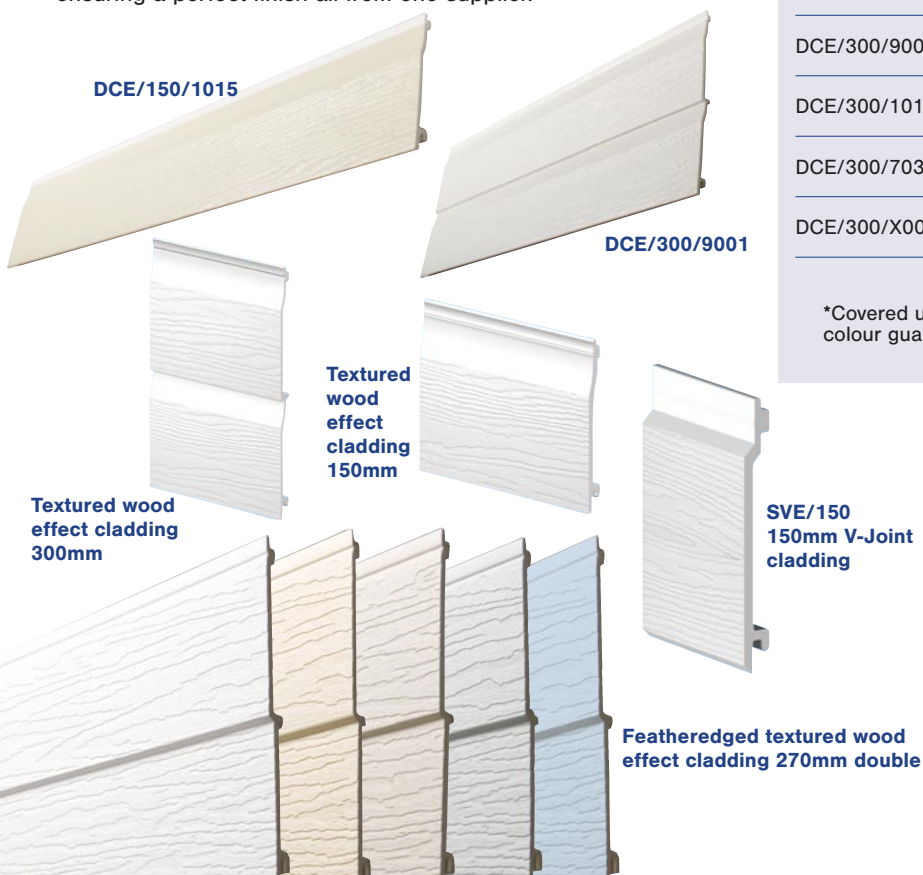

These innovations include Kavex® textured wood grain effect PVC-UE Cladding and our latest overlapping Featheredge style cladding boards. Both provide a stylish and effective means to protect and decorate the exterior of homes and other buildings without the need for continual costly maintenance and decoration.

All of our cladding offers a lower thermal conductivity than timber, concrete, mineral fibre boards or brick (0.06 W/mK). It successfully imitates timber with authentic textured wood effect PVC-UE features and can be installed using traditional wood installation skills, practices and tools.

The Kavex® range are available in 2 size formats, single plank (150mm) and double plank (300mm) whilst the DFE Featheredge board is available as a double board (270mm). Both offering quick and easy installation.

PVC-UE cladding is completely unaffected by damp, rot, decay, frost and is resistant to attack from insects. All of our products are manufactured using Kestrel's environmentally kind Calcium Organic stabilisers, guaranteed to give the best colour resistance. Available in white, cream, sand, light grey and light blue including a comprehensive range of corners, edges and joint trims to match ensuring a perfect finish all from one supplier.